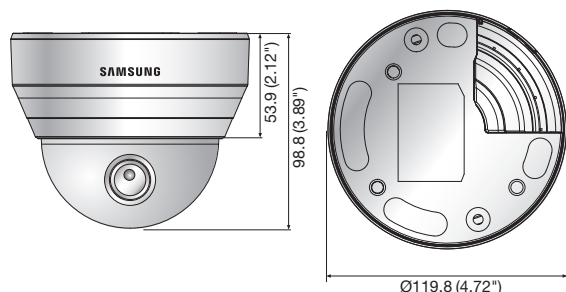

Dimensions

Unit : mm (inch)